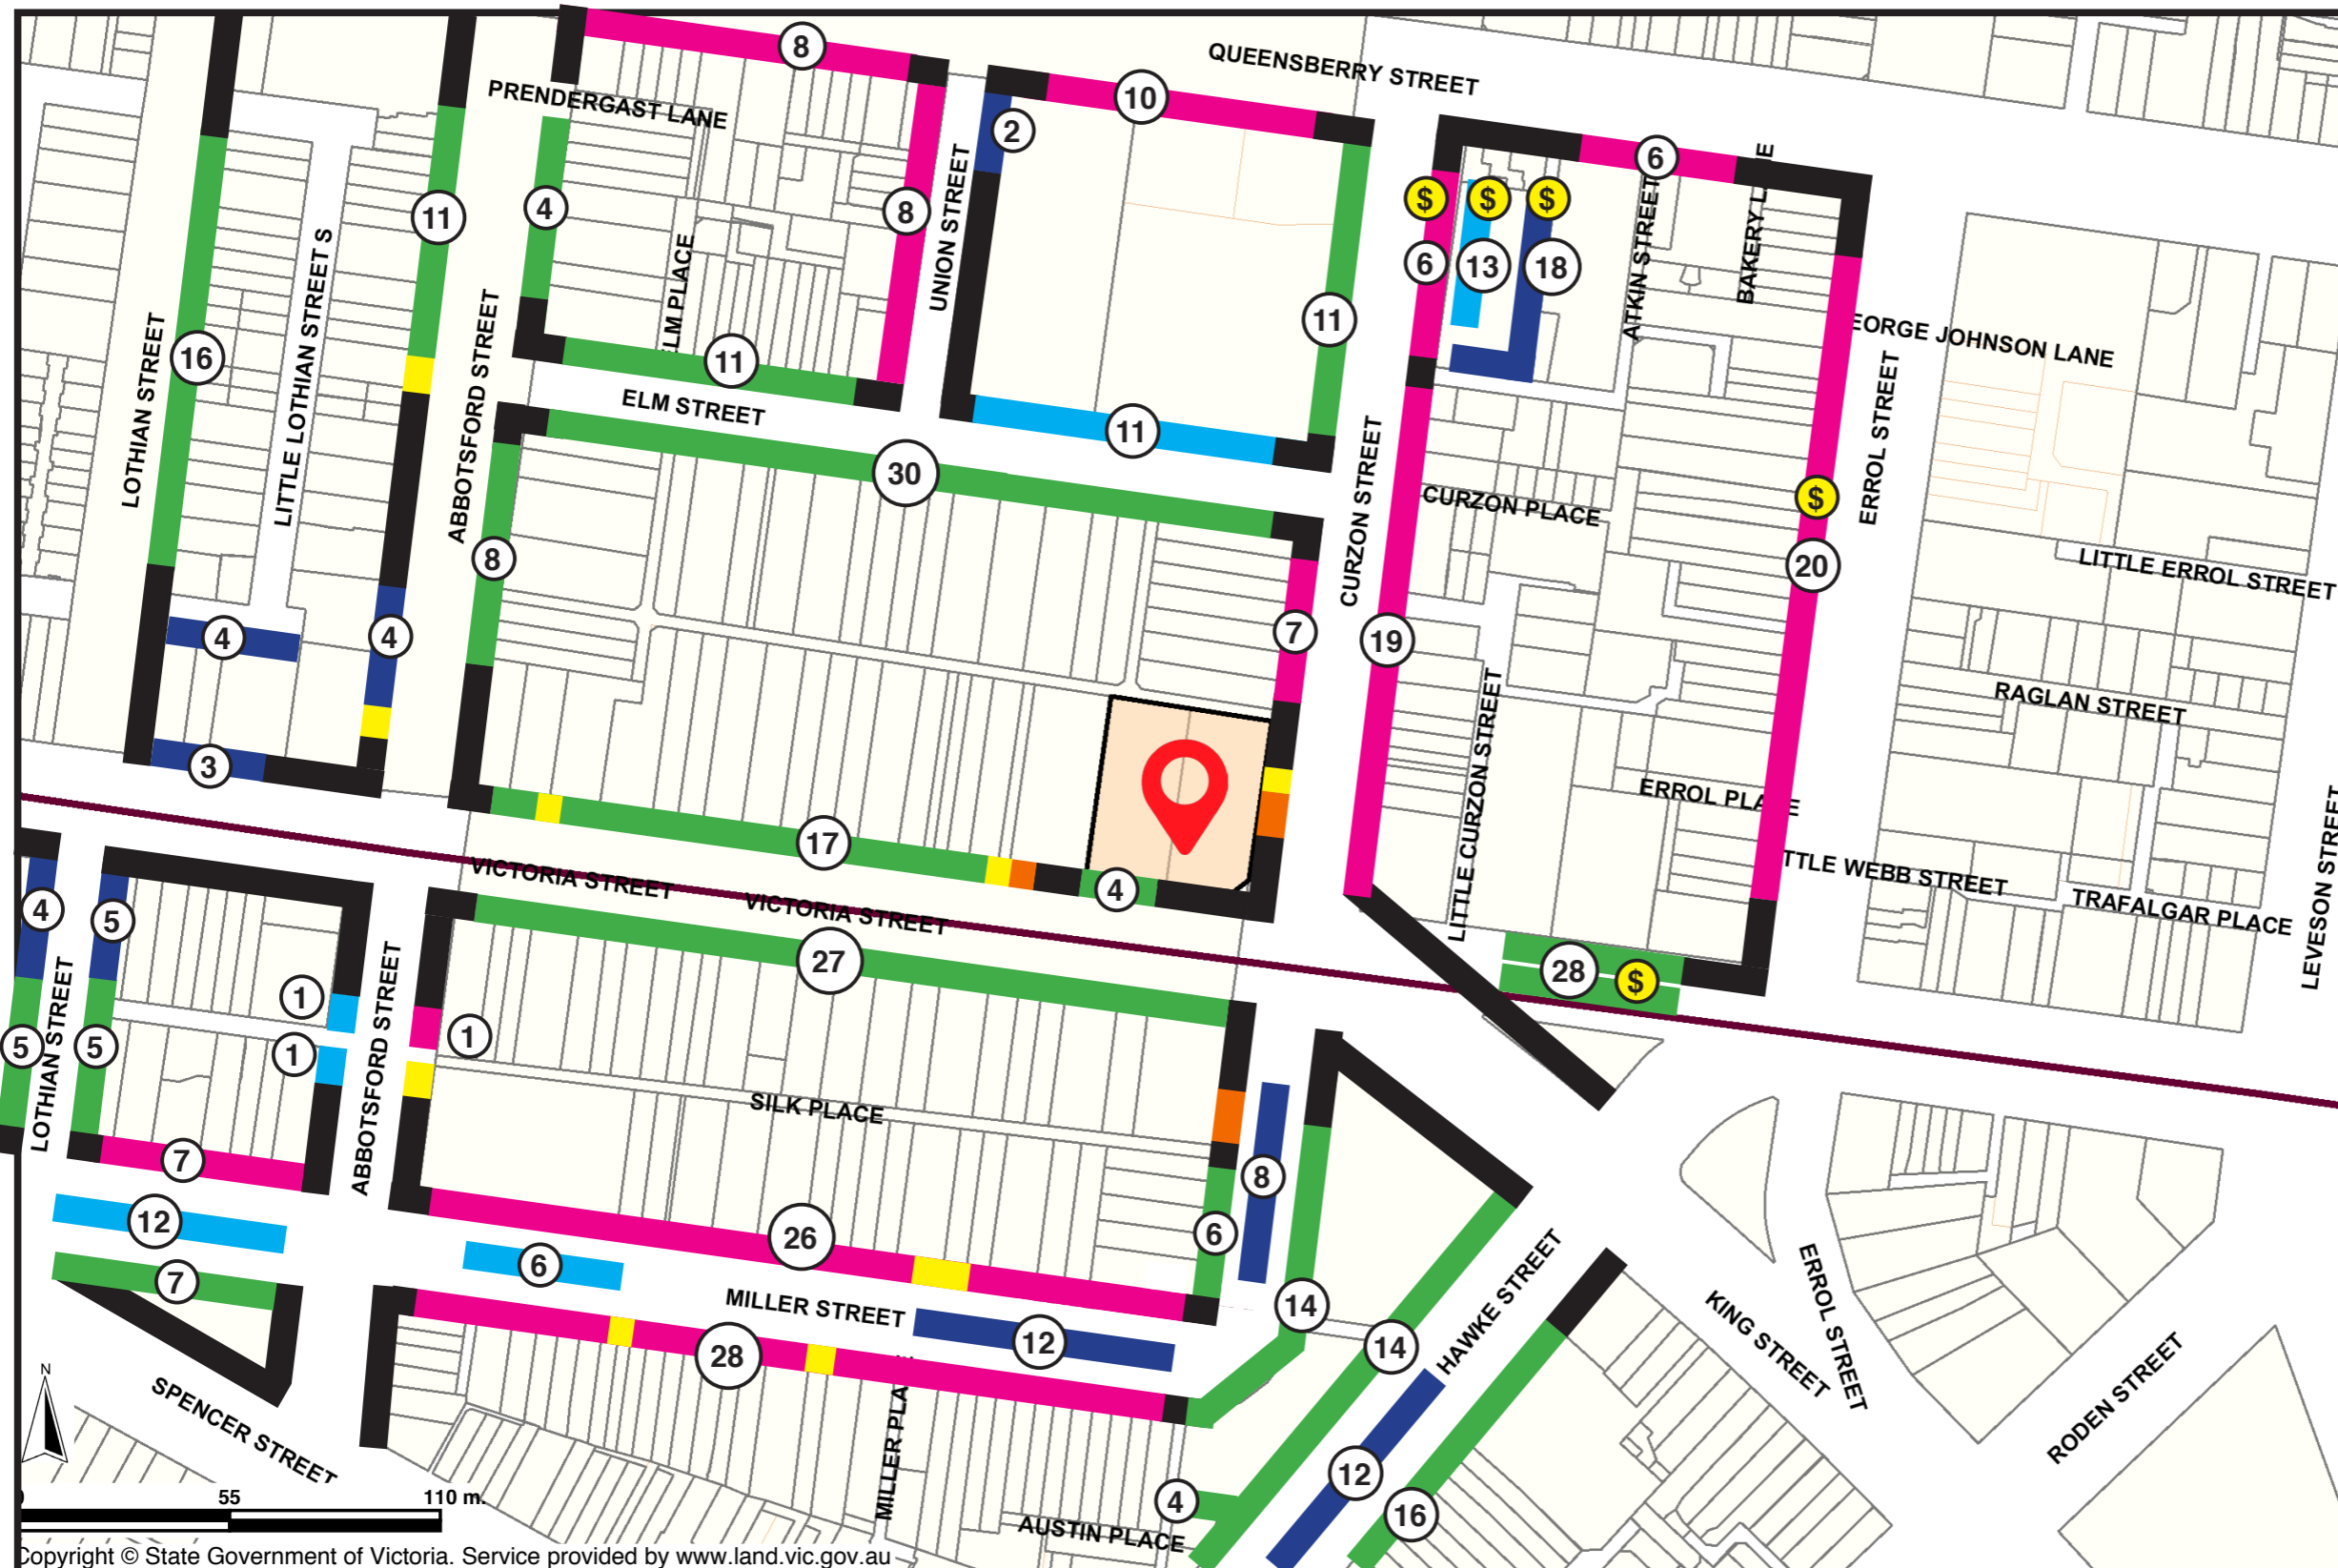

Parking Map

-  NO STANDING / LOADING ZONE
-  15 MIN PARKING
-  DISABLED PARKING
-  10
-  1 HOUR PARKING
-  150
-  2 HOUR PARKING
-  238
-  4 HOUR PARKING
-  44
-  ALL DAY PARKING
-  72